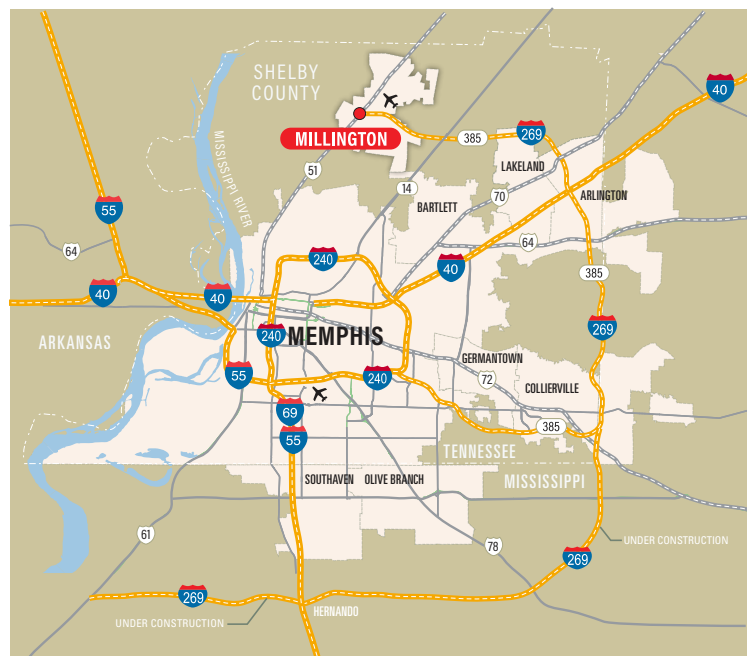

PRICING TERMS

For Sale	Yes
Sale Price	Based on Location and Number of Acres
For Lease	Yes
Price Negotiable	No
Sale Price Unit	Acre

GEOGRAPHIC/TRANSPORTATION INFORMATION

Latitude & Longitude	35.343827, -89.888656
Rail Access	Canadian National Railroad
Foreign Trade Zone	Available through FTZ ASF Process
Topography	Flat
Flood Plain	No
Phase 1 Environment Rpt	Finding of Suitability to Transfer from the US Navy
Wetlands	No
Highway Name	US-51
Distance to Highway	1.3 Miles
Interstate Name	I-269
Distance to Interstate	3.3 Miles
County	Shelby
Millington Regional Jetport	1.4 Miles
Memphis International Airport	27.4 Miles
FedEx SuperHub	28.7 Miles
Port of Memphis	22.4 Miles

ADDITIONAL INFORMATION

City Tax Rate	\$1.53
County Tax Rate	\$4.05
Region	West Tennessee

MILLINGTON SMALL BUSINESS PARK

40+ Ac. Site

U.S. Hwy 51 & Micro Drive
Millington, TN 38053

millingtontnindustry.com

Easy Access To:
Millington-Memphis Airport (8000' Runway) & CN RR
30 Minutes to FedEx SuperHub / Memphis International Airport
Interstates: I-69 / I-40 / I-55