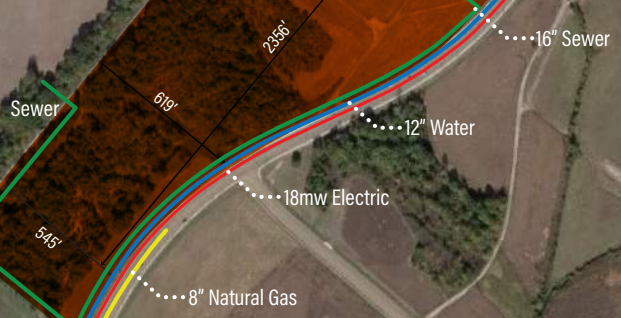

MILLINGTON SMALL BUSINESS PARK

40+ Ac. Site